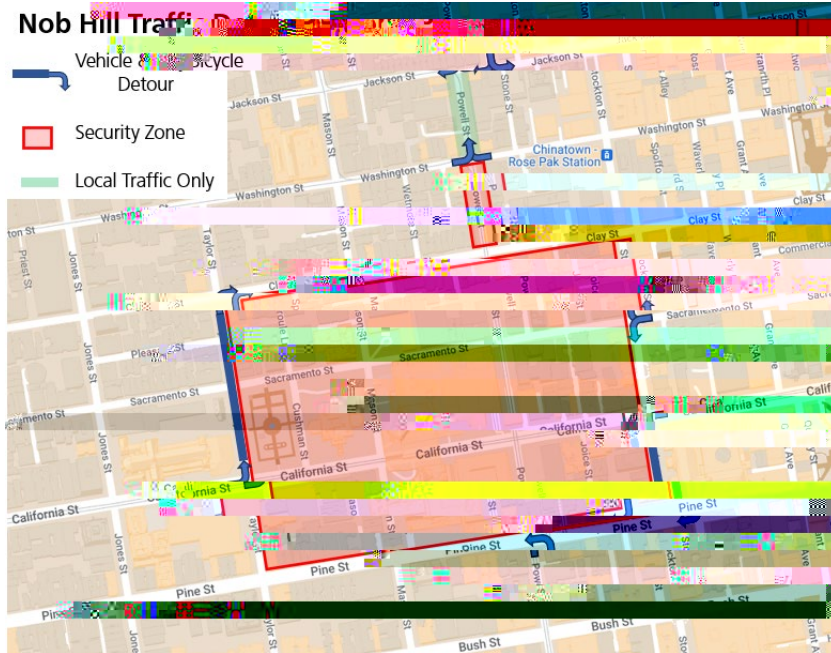

## Parking

From Tuesday, November 14<sup>th</sup> to Saturday, November 18<sup>th</sup>, SFMTA's Moscone Center Garage and Fifth and Mission/Yerba Buena Garage will be closed. Please be advised that on-street parking will not be permitted in security zones near the Moscone Center and Yerba Buena Gardens.

## Security Zones

Map images courtesy of [sfmta.com](http://sfmta.com).

Security zones have been implemented and those living and/or working near the Moscone Center, Yerba Buena Gardens, and Nob Hill Hotel will need to undergo a bag check and other security checkpoints to enter these perimeters. Additionally, on Wednesday November 15<sup>th</sup>, a security zone be implemented along the Embarcadero from Battery St. to Broadway.

Please view the images below for a detailed map of Moscone and Nob Hill Security Zones.

Please note that this information is what is available as of this writing. For live traffic updates please visit [511.org](http://511.org), for updates on Muni reroutes or street closures please visit [sfmta.com](http://sfmta.com).